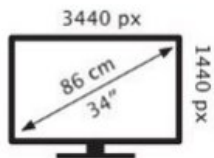

ENERG 

acer

CB342CK

29 kWh/1000h

ABCDEF**G**

37 kWh/1000h

2019/2013